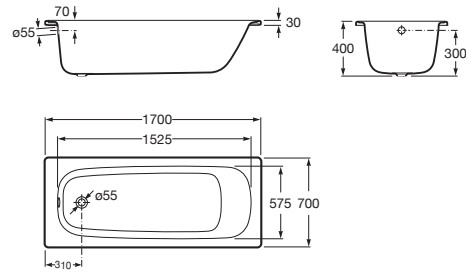

CONTESA

Rectangular steel bath

DIMENSIONS

Length 1700 mm
 Width 700 mm
 Height 400 mm

COLOURS AND FINISHES

00 White

TECHNICAL DRAWINGS

FEATURES

- Capacity (people): 1
- Drain: Not included
- Earth connection
- Installation legs: With legs
- Installation structure: With feet
- Installation type: Drop-in, With front panel
- Internal height (mm): 300
- Internal length (mm): 1525
- Internal width (mm): 575
- Material: Steel
- Shape: Rectangular

Steel thickness

Steel thickness: 2.4mm

Contesa

This collection is instantly recognisable because of the femininity of its design and the sobriety of its finish. Refined lines where functionality and elegance go hand in hand in a perfect and thought-provoking balance.