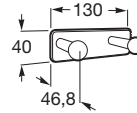

VICTORIA

Double robe hook (Can be installed with screws or adhesive)

DIMENSIONS

Length	130 mm
Width	47 mm
Height	40 mm

COLOURS AND FINISHES

01 Polished

TECHNICAL DRAWINGS

FEATURES

## Victoria

An extensive accessories range with a functional and timeless design. Besides the installation with screws, Victoria allows an adhesive fixation system that prevents drilling and guarantees high resistance (up to 5 kg. of static load). The perfect suit for private bathrooms, semi-public areas and public spaces, including solutions for people with reduced mobility.