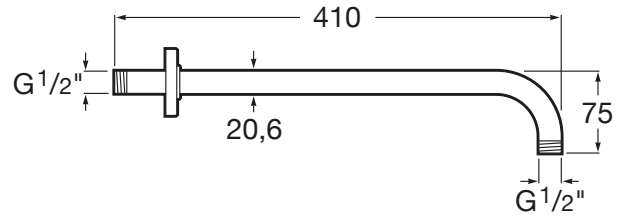

RAINDREAM

Straight wall arm for shower head

DIMENSIONS

Length	400 mm
Width	80 mm
Height	75 mm

COLOURS AND FINISHES

TECHNICAL DRAWINGS

FEATURES

Emblematic Works: 14.004