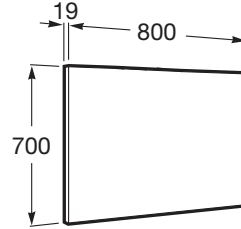

## FEATURES

- Frame material: Chipboard
- Installation type: Wall-hung
- Mirror orientation: Horizontal
- Shape: Rectangular